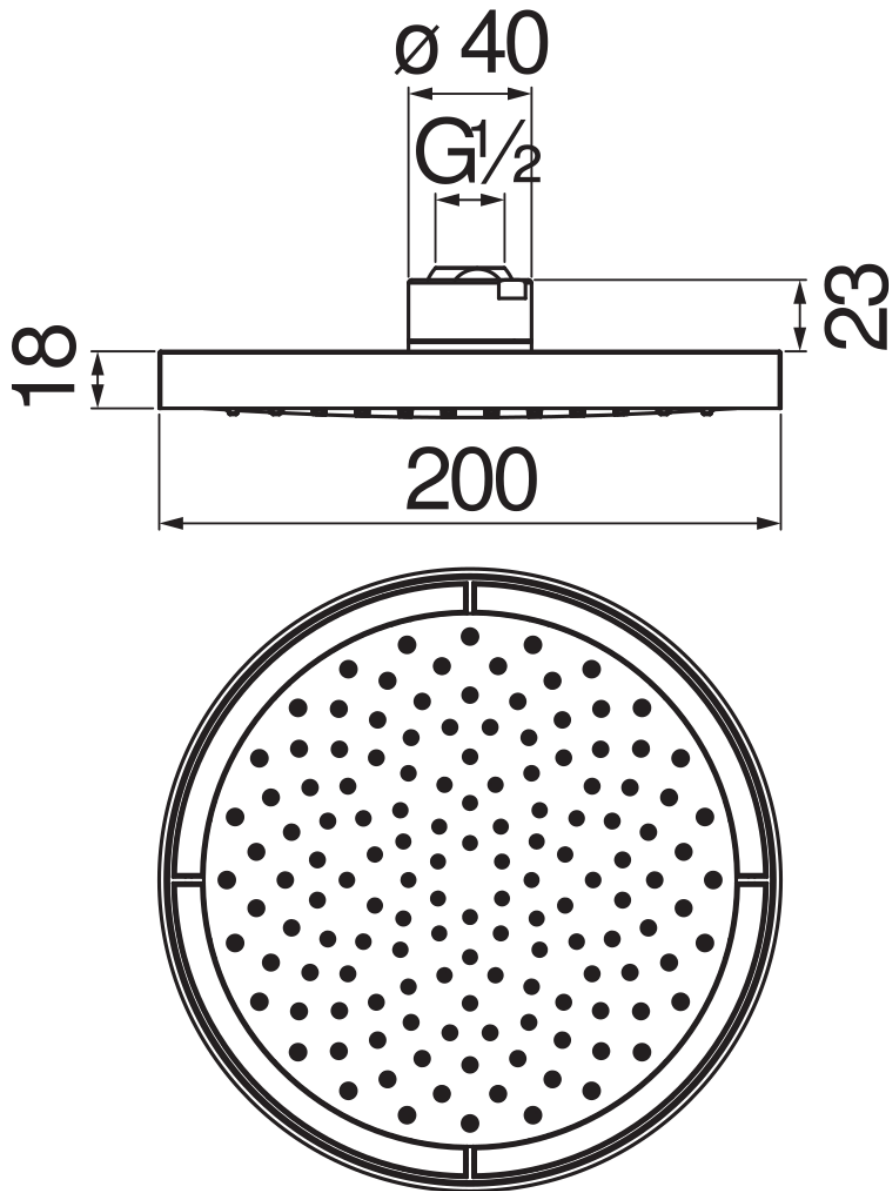

SPECIFICATIONS

Swivel shower head

Nickel PVD

Dimension  $\varnothing$  200 mm

Rain jet

Packaging: 24 x 25 x 8 cm / 0,0048 m<sup>3</sup> / 0,97 kg

FLOW RATE DIAGRAM: HOT/COLD WATER